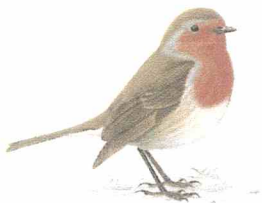

What did you see?

Can you find a way to make it easy for you to note down the highest number of each species that you **see together at the same time**? There is room below each bird's name for you to add your idea for doing this.

Your name

Woodpigeon

Blackbird

Carrion crow

House sparrow

Starling

Black-headed gull

Magpie

Blue tit

Robin

Feral pigeon

Great tit

Chaffinch

Did you notice anything in particular about the birds you saw? Differences in how they moved or what they were doing? Or perhaps you managed to see and identify a bird not shown here? If so, note these things in the space below or on a separate sheet. Don't forget you can get help from rspb.org.uk/wildlife/birdidentifier