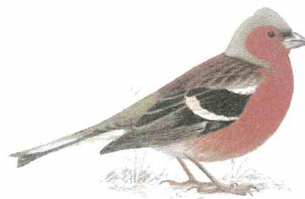

What did you see?

Can you find a way to make it easy for you to note down the highest number of each species that you **see together at the same time**? There is room below each bird's name for you to add your idea for doing this.

Your name

Woodpigeon

Blackbird

Carrion crow

House sparrow

Starling

Black-headed gull

Magpie

Blue tit

Robin

Feral pigeon

Great tit

Chaffinch

Did you notice anything in particular about the birds you saw? Differences in how they moved or what they were doing? Or perhaps you managed to see and identify a bird not shown here? If so, note these things in the space below or on a separate sheet. Don't forget you can get help from rspb.org.uk/wildlife/birdidentifier